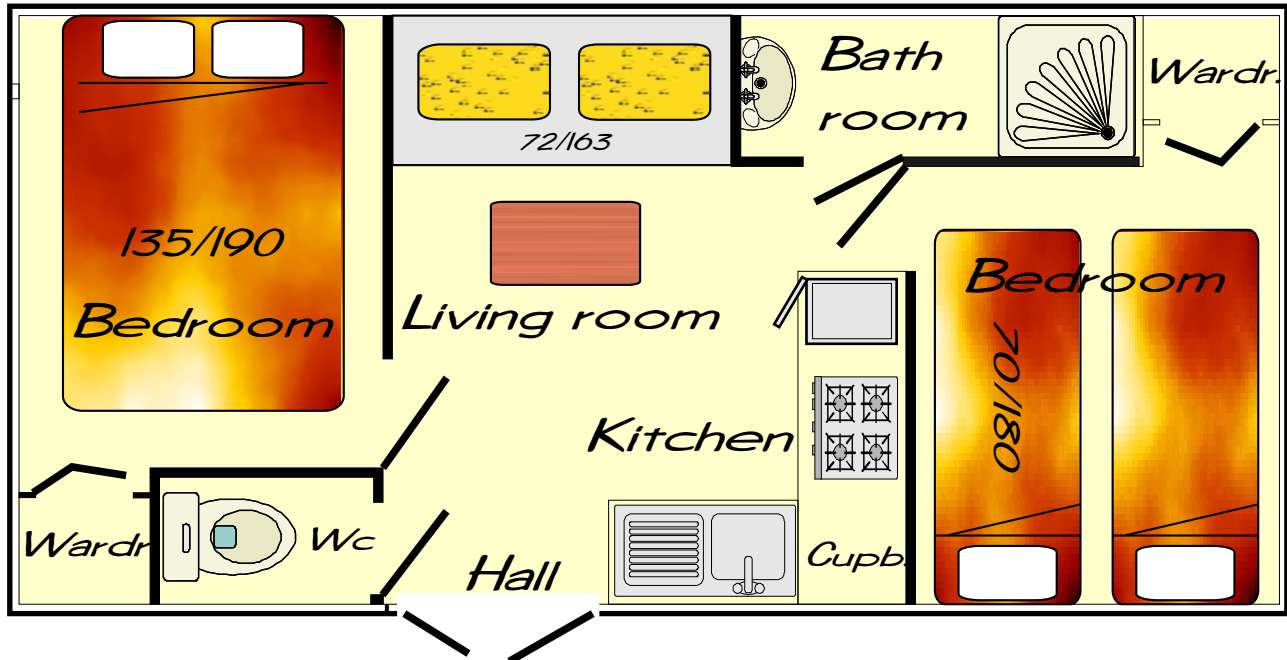

Mobil home WILL M

Descriptive card

Dimensions : 6.14 x 2.92 Surface = 17.92m²

- capacity 4 persons
- dimensions 6.14 x 2.92
- surface 17.92 m²
- shaded terrace 4 x 2.50 m
- little living room with lounge corner
- kitchen equipped with gas hot plate
- sink, refrigerator table top, wall cupboard
- kitchen utensils
- electric coffeemaker
- electric connection 10 amp
- bathroom, wash-stand, shower,
- separate wc
- gas heating water
- 1st bedroom , 1 bed 120 x 190 not movable
- 2nd bedroom, 2 beds 70 x 185 movable
- seat can be used in a 163 x 72 child bed
- blanket and pillows are provided
- sheet and household linen are not provided.
- electric heating
- 1 table and 4 chairs garden sets
- the mobil home is between 7 to 12 years old