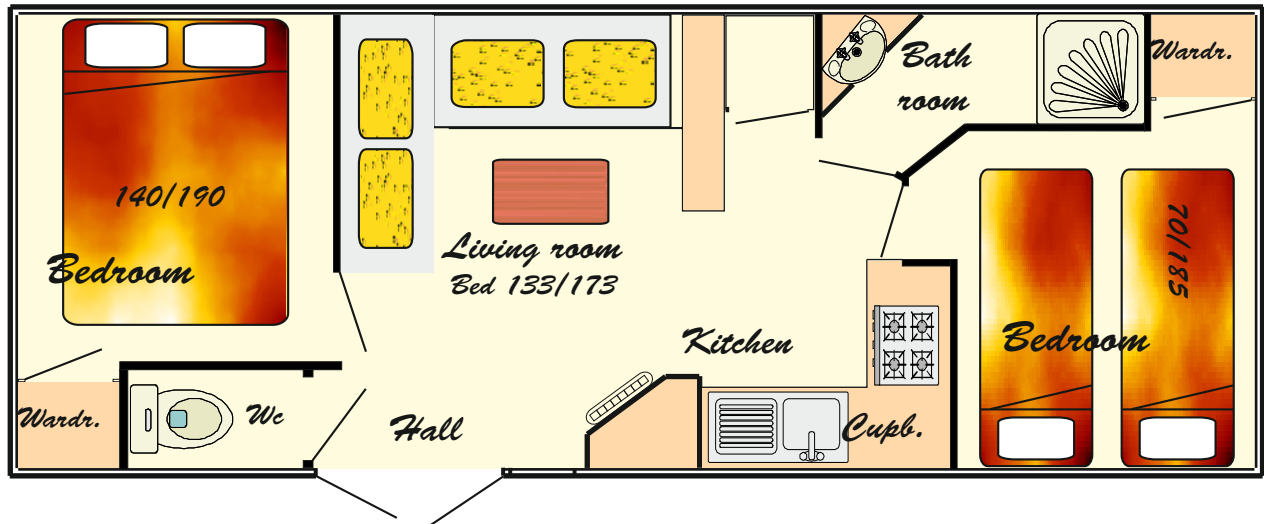

Mobil home COTTAGE

Descriptive card

Dimensions : 7.78 x 2.92 Surface = 22.71 m²

- capacity 5 persons
- dimensions 7.78 x 2.92
- surface 22.71 m²
- large shaded terrace 4.50 x 3.00 m
- living room with lounge corner
- kitchen equipped with gas hot plate
- microwave oven with grill
- refrigerator with freezer
- sink, wall cupboard, kitchen utensils
- electric coffeemaker
- electric connection 10 amp
- bathroom, wash-stand, shower,
- separate wc
- electric water heater
- 1st bedroom , 1 bed 140 x 190 not movable
- 2nd bedroom, 2 beds 70 x 185 movable
- the living corner can be changed in a 133 x 173 bed
- blanket and pillows are provided
- sheet and household linen are not provided.
- electric heating
- 1 table and 5 chairs garden sets
- the mobil home is more than 10 years old