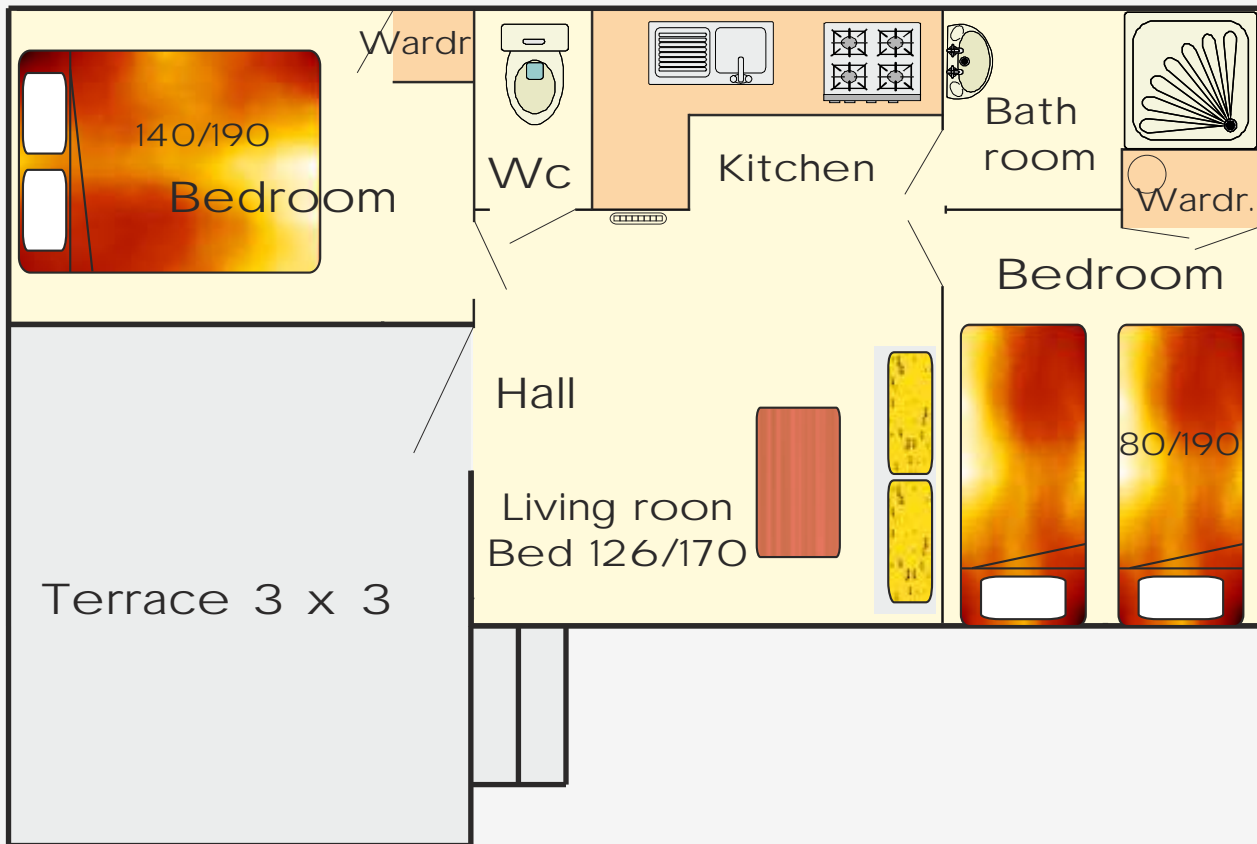

## Descriptive card

Mobil Home Loggia - 7.90 x 3.90 - S = 25.90 m<sup>2</sup>

- capacity 6 persons (including 4 adults and 2 children less than 13 years)
- dimensions 7.90 x 3.90
- surface 25.90 m<sup>2</sup>
- shaded terrace 3.00 x 3.00 m
- living room with lounge corner
- kitchen equipped with electrical hot plate
- microwave oven with grill
- sink, wall cupboard, kitchen utensils
- electric coffeemaker
- electric connection 10 amp
- bathroom, wash-stand, shower,
- separate wc
- hot water tank
- 1st bedroom, 1 bed 120 x 190 movable
- 2nd bedroom, 2 beds 60 x 190 movable
- the living corner can be changed in a 126 x 170 bed
- blanket and pillows are provided
- sheet and household linen are not provided.
- electric heating
- 1 table and 6 chairs garden sets
- the mobil home is between 6 to 8 years old