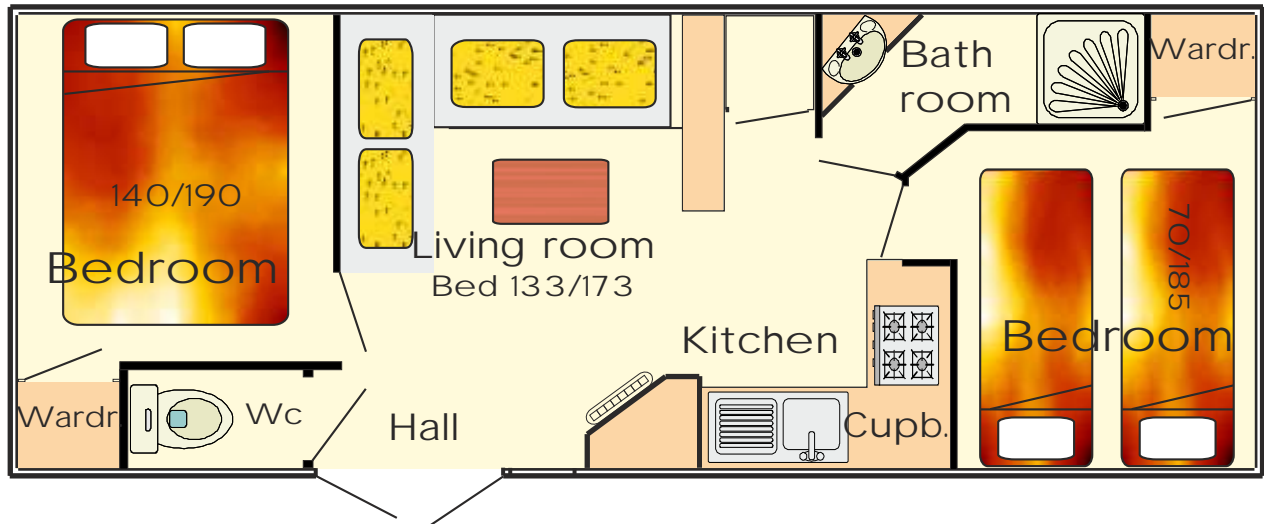

Mobil home COTTAGE

Descriptive card

Dimensions : 7.78 x 2.92 Surface = 22.71 m²

- capacity 6 persons (including 4 adults and 2 children less than 13 years)
- dimensions 7.78 x 2.92
- surface 22.71 m²
- large shaded terrace 4.50 x 3.00 m
- living room with lounge corner
- kitchen equipped with gas hot plate
- microwave oven with grill
- refrigerator with freezer
- sink, wall cupboard, kitchen utensils
- electric coffeemaker
- electric connection 10 amp
- bathroom, wash-stand, shower,
- separate wc
- hot water tank
- 1st bedroom , 1 bed 140 x 190 not movable
- 2nd bedroom, 2 beds 70 x 185 movable
- the living corner can be changed in a 133 x 173 bed
- blanket and pillows are provided
- sheet and household linen are not provided.
- electric heating
- 1 table and 4 chairs garden sets
- the mobil home is between 5 to 8 years old