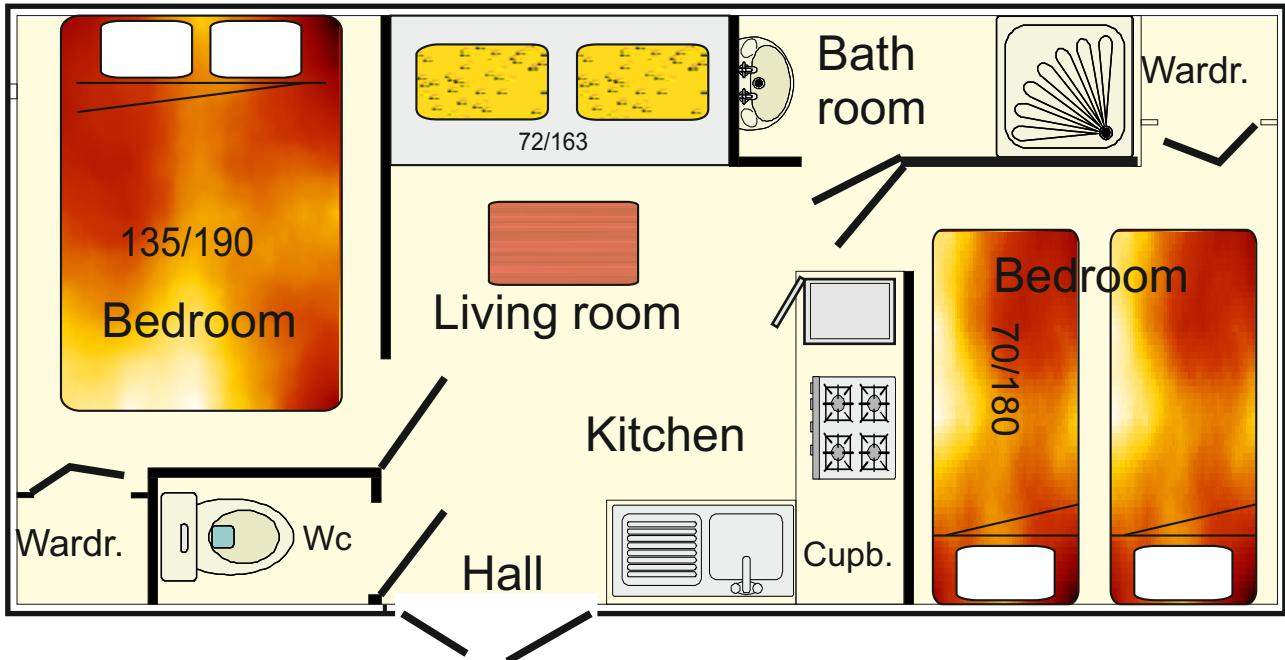

Mobil home WILL M

Descriptive card

Dimensions : 6.14 x 2.92 Surface = 17.92m²

- capacity 4 persons
- dimensions 6.14 x 2.92
- surface 17.92 m²
- shaded terrace 4 x 2.50 m
- little living room with lounge corner
- kitchen equipped with gas hot plate
- sink, refrigerator table top, wall cupboard
- kitchen utensils
- electric coffeemaker
- electric connection 10 amp
- bathroom, wash-stand, shower,
- separate wc
- electric water heater
- 1st bedroom , 1 bed 120 x 190 not movable
- 2nd bedroom, 2 beds 70 x 185 movable
- seat can be used in a 163 x 72 child bed
- blanket and pillows are provided
- sheet and household linen are not provided.
- electric heating
- 1 table and 4 chairs garden sets
- the mobil home is more than 10 years old