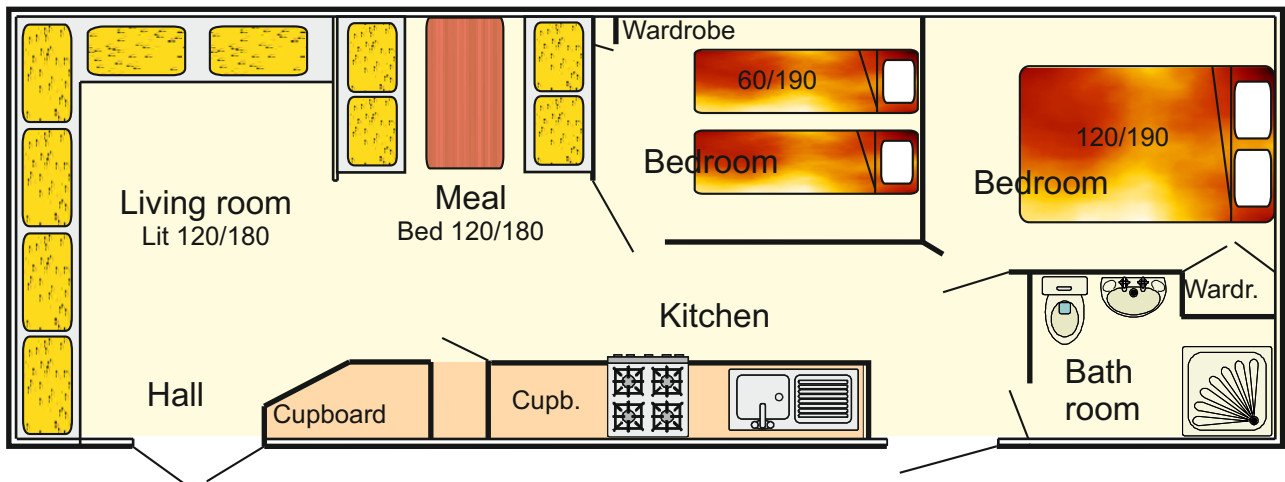

Mobil home BRENT

Descriptive card

Dimensions : 8.92 x 3.06 - Surface = 27.29 m²

- capacity 6 persons
- dimensions 8.92 x 3.06
- surface 27.29 m²
- large shaded terrace 4.50 x 3.00 m
- living room with lounge corner and meal corner
- kitchen equipped with gas hot plate
- sink, refrigerator table top, wall cupboard
- kitchen utensils
- electric coffeemaker
- electric connection 10 amp
- bathroom, wash-stand, shower, wc
- electric water heater
- 1st bedroom , 1 bed 120 x 190 movable
- 2nd bedroom, 2 beds 60 x 190 movable
- the living corner can be changed in a 120 x 180 bed
- corner can be changed in a 120 x 180 bed
- blanket and pillows are provided
- sheet and household linen are not provided.
- electric heating
- 1 table and 7 chairs garden sets
- mobil home is more than 10 years old