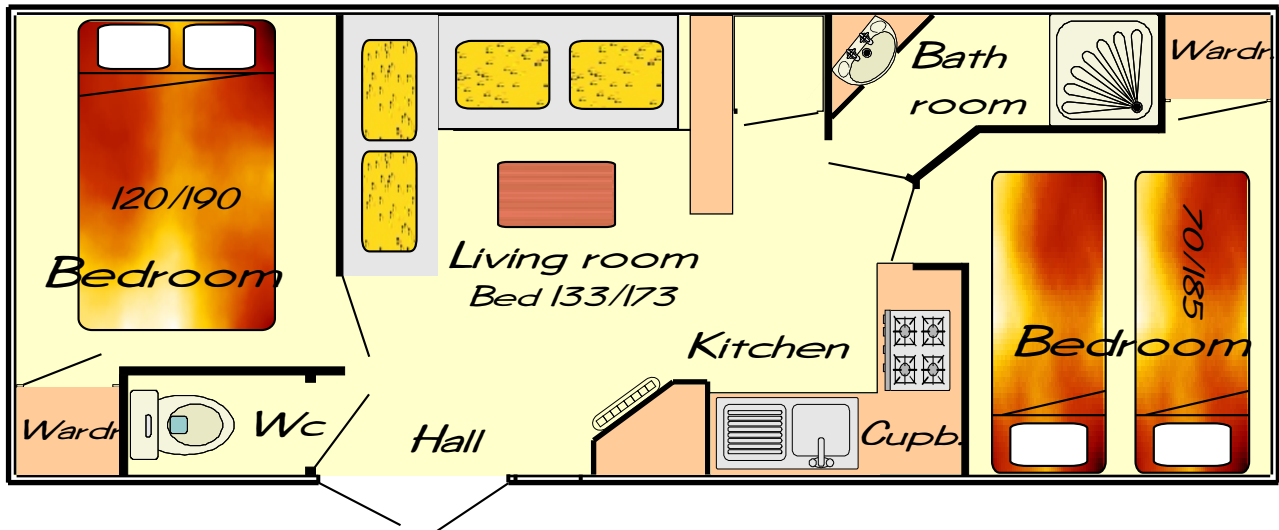

Mobil home WILL L

Descriptive card

Dimensions : 7.78 x 2.92 Surface = 22.71 m²

- capacity 4/6 persons
- dimensions 7.78 x 2.92
- surface 22.71 m²
- large shaded terrace 4.50 x 3.00 m
- living room with lounge corner
- kitchen equipped with gas hot plate
- sink, refrigerator table top, wall cupboard
- kitchen utensils
- electric coffeemaker
- electric connection 10 amp
- bathroom, wash-stand, shower,
- separate wc
- gas heating water
- 1st bedroom , 1 bed 120 x 190 not movable
- 2nd bedroom, 2 beds 70 x 185 movable
- the living corner can be changed in a 133 x 173 bed
- blanket and pillows are provided
- sheet and household linen are not provided.
- electric heating
- 1 table and 4 chairs garden sets
- the mobil home is between 7 to 12 years old