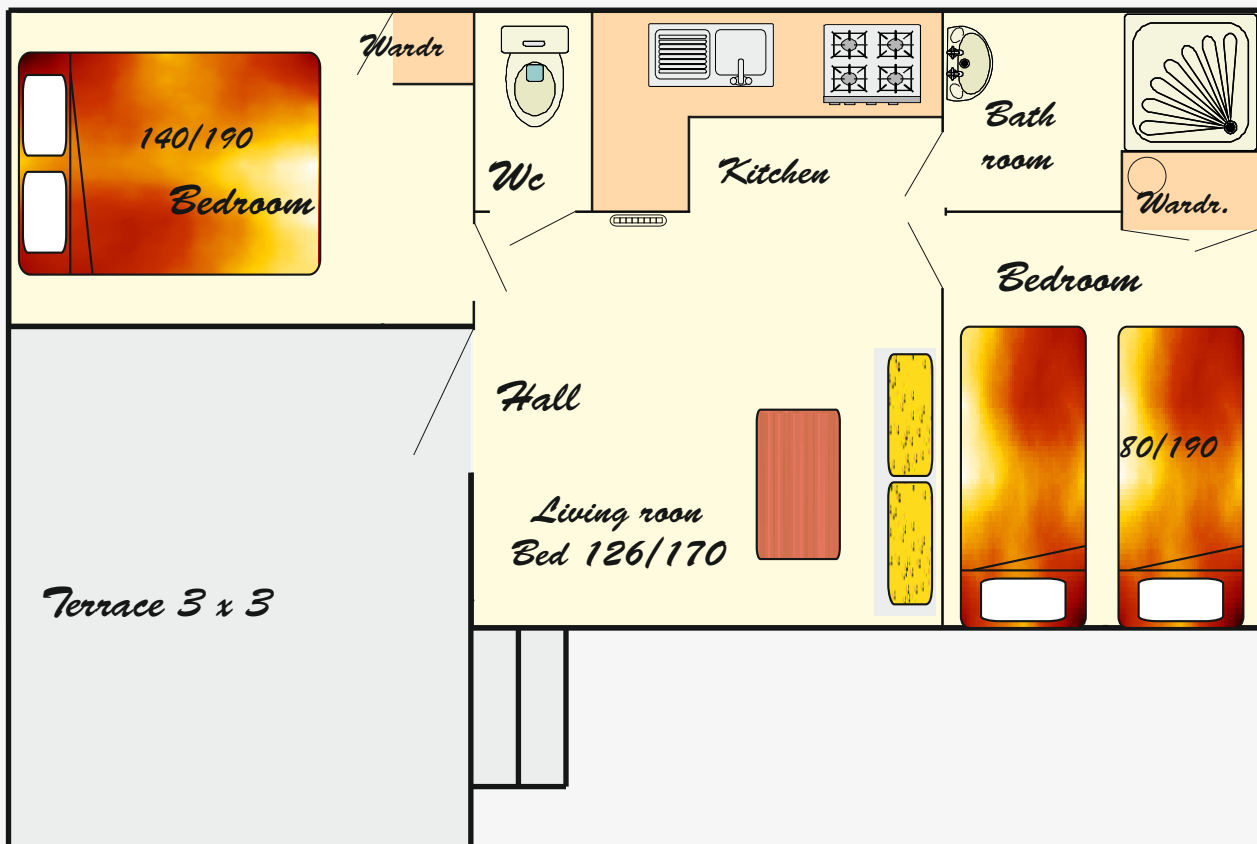

Mobil home LOGGIA

Descriptive card

Mobil Home Loggia - 7.90 x 3.90 - S = 25.90 m²

- capacity 6 persons
- dimensions 7.90 x 3.90
- surface 25.90 m²
- shaded terrace 3.00 x 3.00 m
- living room with lounge corner
- kitchen equipped with electrical hot plate
- microwave oven with grill
- sink, wall cupboard, kitchen utensils
- electric coffeemaker
- electric connection 10 amp
- bathroom, wash-stand, shower,
- separate wc
- electric water heater
- 1st bedroom, 1 bed 120 x 190 movable
- 2nd bedroom, 2 beds 60 x 190 movable
- the living corner can be changed in a 126 x 170 bed
- blanket and pillows are provided
- sheet and household linen are not provided.
- electric heating
- 1 table and 6 chairs garden sets
- the mobil home is more than 10 years old