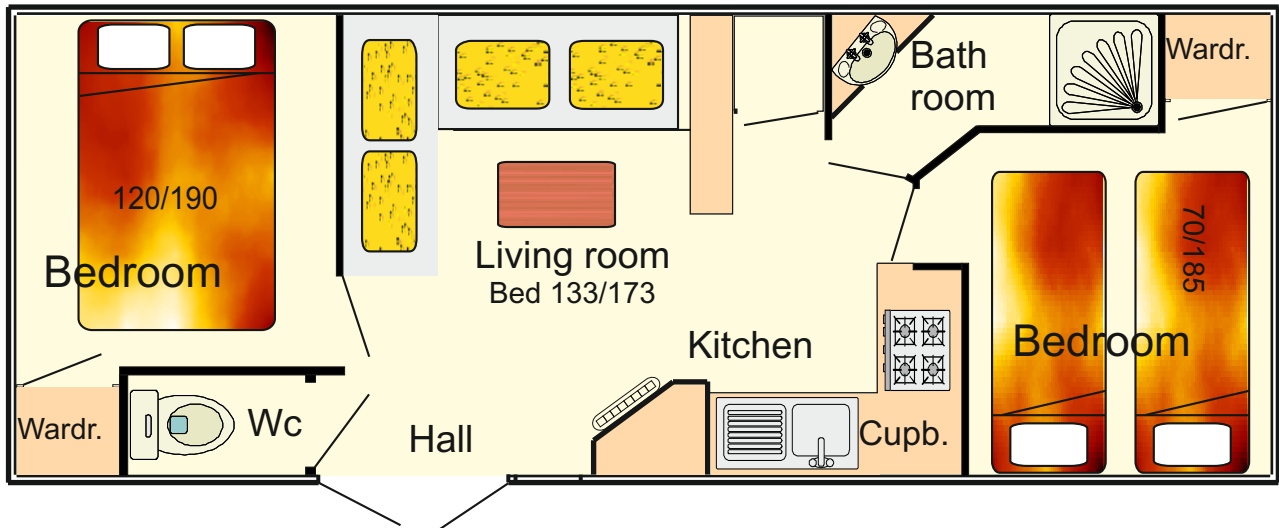

Mobil home WILL L

Descriptive card

Dimensions : 7.78 x 2.92 Surface = 22.71 m²

- capacity 5 persons
- dimensions 7.78 x 2.92
- surface 22.71 m²
- large shaded terrace 4.50 x 3.00 m
- living room with lounge corner
- kitchen equipped with gas hot plate
- sink, refrigerator table top, wall cupboard
- kitchen utensils
- electric coffeemaker
- electric connection 10 amp
- bathroom, wash-stand, shower,
- separate wc
- electric water heater
- 1st bedroom , 1 bed 120 x 190 not movable
- 2nd bedroom, 2 beds 70 x 185 movable
- the living corner can be changed in a 133 x 173 bed
- blanket and pillows are provided
- sheet and household linen are not provided.
- electric heating
- 1 table and 5 chairs garden sets
- the mobil home is more than 10 years old