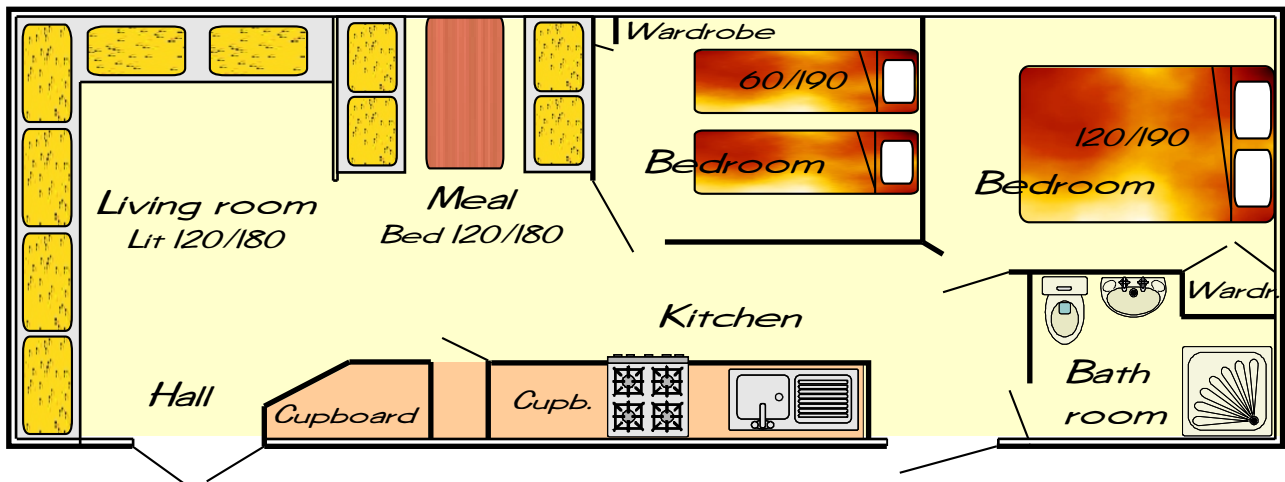

Mobil home BRENT

Descriptive card

Dimensions : 8.92 x 3.06 - Surface = 27.29 m²

- capacity 5/6 persons
- dimensions 8.92 x 3.06
- surface 27.29 m²
- large shaded terrace 4.50 x 3.00 m
- living room with lounge corner and meal corner
- kitchen equipped with gas hot plate
- sink, refrigerator table top, wall cupboard
- kitchen utensils
- electric coffeemaker
- electric connection 10 amp
- bathroom, wash-stand, shower, wc
- gas heating water
- 1st bedroom , 1 bed 120 x 190 movable
- 2nd bedroom, 2 beds 60 x 190 movable
- the living corner can be changed in a 120 x 180 bed
- corner can be changed in a 120 x 180 bed
- blanket and pillows are provided
- sheet and household linen are not provided.
- electric heating
- 1 table and 4 chairs garden sets
- mobil home is between 7 to 12 years old