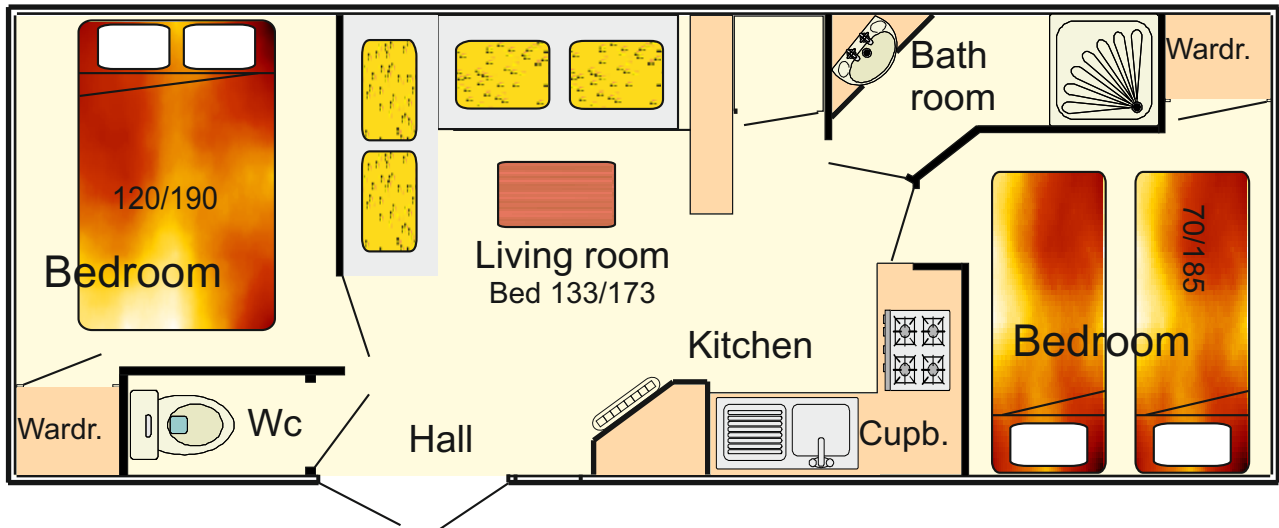

Mobil home WILL L

Descriptive card

Dimensions : 7.78 x 2.92 Surface = 22.71 m²

- capacity 5 persons including 4 adults and 1 child less than 13 years.
- dimensions 7.78 x 2.92
- surface 22.71 m²
- large shaded terrace 4.50 x 3.00 m
- living room with lounge corner
- kitchen equipped with gas hot plate
- sink, refrigerator table top, wall cupboard
- kitchen utensils
- electric coffeemaker
- electric connection 10 amp
- bathroom, wash-stand, shower,
- separate wc
- gas heating water
- 1st bedroom , 1 bed 120 x 190 not movable
- 2nd bedroom, 2 beds 70 x 185 movable
- the living corner can be changed in a 133 x 173 bed
- blanket and pillows are provided
- sheet and household linen are not provided.
- electric heating
- 1 table and 5 chairs garden sets
- the mobil home is between 7 to 12 years old